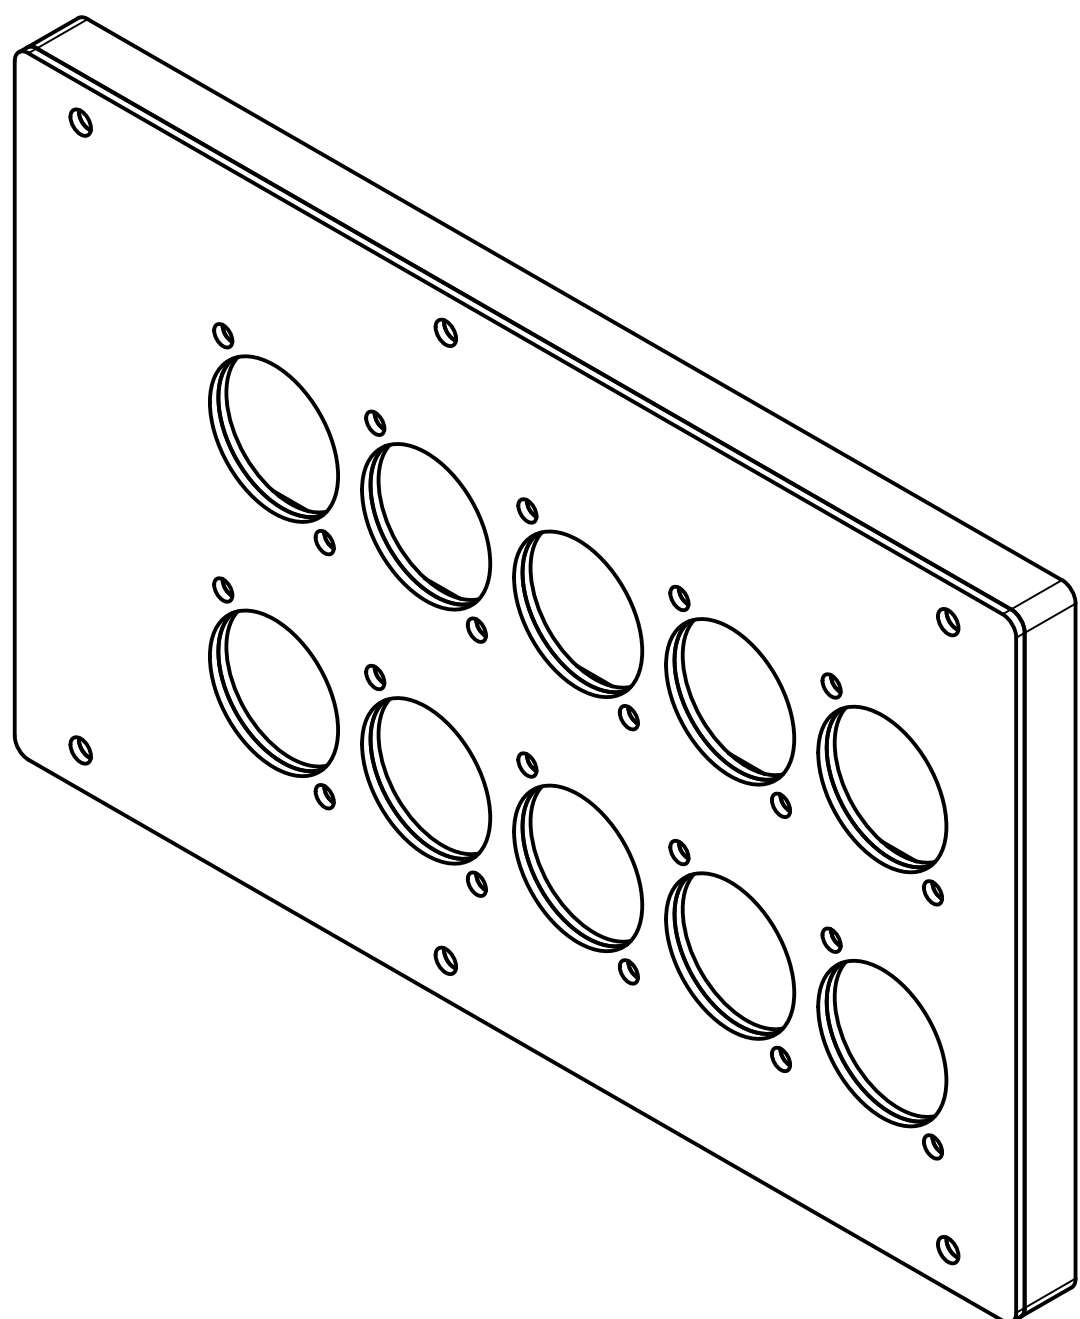

4

3

2

1

D

D

C

C

B

B

A

A

4

3

2

1

	PROJECT			
	Catalyst			
	TITLE			
	CXA-L-10ACE			
APPROVED	SIZE	CODE	DWG NO	
CHECKED	C			
DRAWN	Trey Smith	2/23/22	SCALE 1:1	SHEET 1/1
			WEIGHT	
				REV